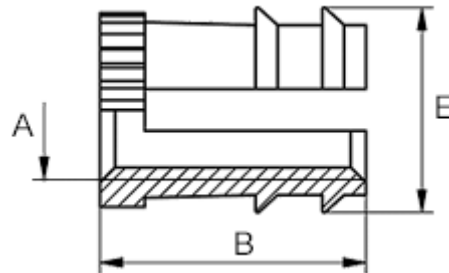

Data Sheet

Article number: 12822000050800
Description: KLEE-coil 822 000 050.800
M5 Brass

Measures

Female thread A	= M5
Length B	= 10.0
Max outer diameter E	= 7.00
Number of cramping feathers	= 2
Recommended bore diameter	= 6.5 to 6.7